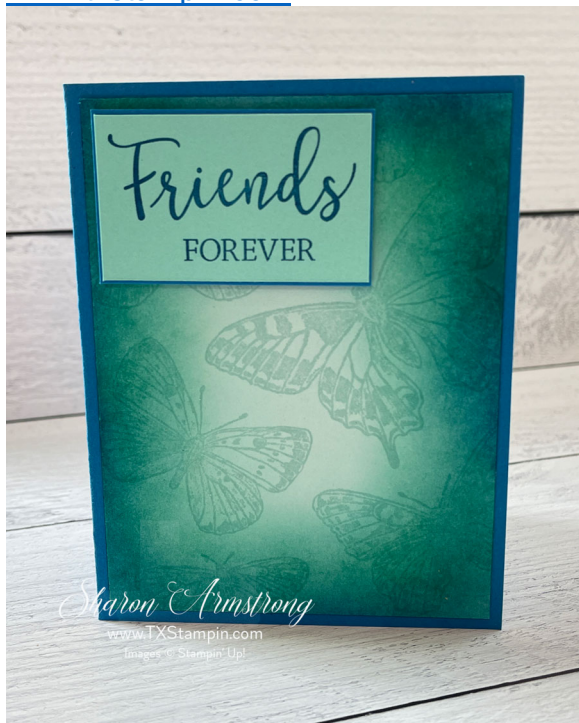

Create with Friends Blending  
 From Blog Post 6/24/2021  
[www.txstampin.com](http://www.txstampin.com)

**Measurements:**

- Pacific Point Cardstock 5 1/2" x 8 1/2", scored at 4 1/4"
- Pool Party Cardstock – 4" x 5 1/4"
- Pacific Point Cardstock – 1 5/8" x 2 5/8"
- Pool Party Cardstock – 1 1/2" x 2 1/2"
- Basic White Cardstock – 4" x 5 1/4"

Measurements:  
 Bermuda Bay Cardstock 5 1/2" x 8 1/2",  
 scored at 4 1/4"  
 Pool Party Cardstock – 4" x 5 1/4"  
 Basic White Cardstock – 4" x 5 1/4"

Measurements:  
 Basic White Thick Cardstock 5 1/2" x 8  
 1/2", scored at 4 1/4"  
 Pool Party Cardstock – 4" x 5 1/4"  
 Basic White Cardstock -1 3/8" x 2 5/8"  
 Pool Party Cardstock – 1 5/8" x 2 3/4"